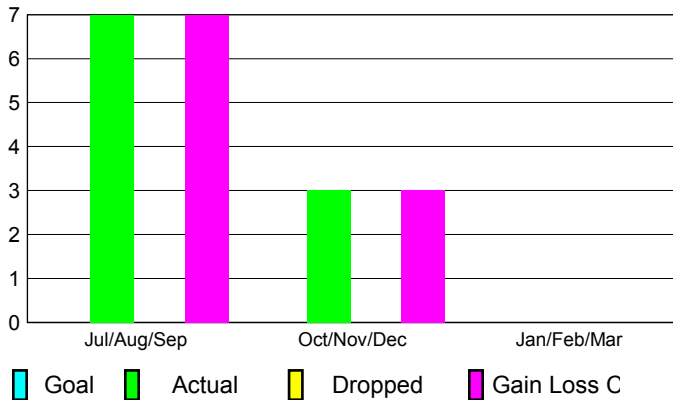

## CLUBS

Club Results  
2012-2013

Clubs  
2011-2012

Month	New Club Goal	Actual New Clubs	Actual Dropped Clubs	Gain/Loss of Clubs	Gain/Loss of Clubs
Jul/Aug/Sep		7	0	7	1
Oct/Nov/Dec		3	0	3	6
Jan/Feb/Mar					1
<b>Totals</b>		<b>10</b>	<b>0</b>	<b>10</b>	<b>8</b>

### Club Results 2012-2013

Goal, New, Dropped, Gain/Loss

### Comparison of Club Gain/Loss

Current Year Compared to the Previous Year