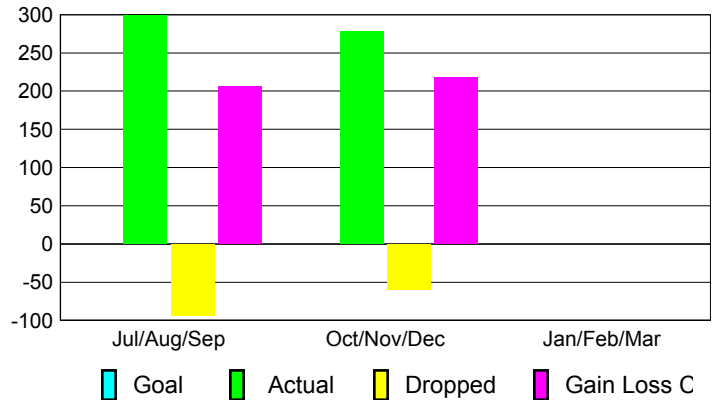

### YTD Status Quo Clubs 2012-2013

Status Quo Clubs Compared to Status Quo Members

## MEMBERSHIP

Membership Results  
2012-2013

Membership  
2011-2012

Month	Net Memb Goal	Actual New Memb	Actual Dropped Memb	Gain/Loss of Memb	Gain/Loss of Memb
Jul/Aug/Sep		299	-93	206	69
Oct/Nov/Dec		278	-60	218	144
Jan/Feb/Mar					93
<b>Totals</b>		<b>577</b>	<b>-153</b>	<b>424</b>	<b>306</b>

### Membership Results 2012-2013

Goal, New, Dropped, Gain/Loss

### Comparison of Membership Gain/Loss

Current Year Compared to the Previous Year