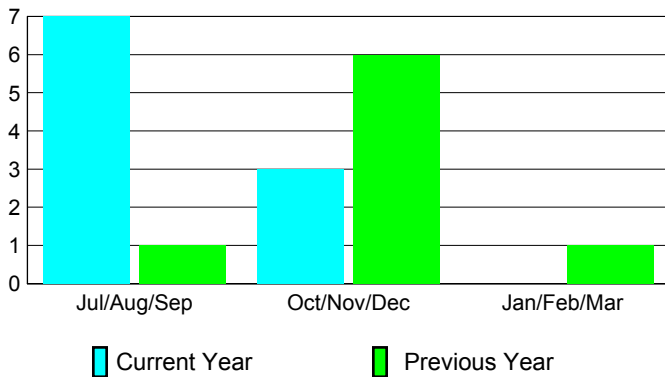

2012-2013 GMT Reports for District (or Undistricted) **District 318 E**

GMT: M NAGARAJAN

Location: INDIA

GMT CA: 6

CLUBS

Club Results
2012-2013

Clubs
2011-2012

Month	New Club Goal	Actual New Clubs	Actual Dropped Clubs	Gain/Loss of Clubs	Gain/Loss of Clubs
Jul/Aug/Sep		7	0	7	1
Oct/Nov/Dec		3	0	3	6
Jan/Feb/Mar					1
Totals		10	0	10	8

Club Results 2012-2013

Goal, New, Dropped, Gain/Loss

Comparison of Club Gain/Loss

Current Year Compared to the Previous Year

YTD Status Quo Clubs 2012-2013

Status Quo Clubs Compared to Status Quo Members

MEMBERSHIP

Membership Results
2012-2013

Membership
2011-2012

Month	Net Memb Goal	Actual New Memb	Actual Dropped Memb	Gain/Loss of Memb	Gain/Loss of Memb
Jul/Aug/Sep		299	-93	206	69
Oct/Nov/Dec		278	-60	218	144
Jan/Feb/Mar					93
Totals		577	-153	424	306

Membership Results 2012-2013

Goal, New, Dropped, Gain/Loss

Comparison of Membership Gain/Loss

Current Year Compared to the Previous Year

Gender Comparison 2012-2013

Jul/Aug/Sep

Oct/Nov/Dec

Jan/Feb/Mar

Male

Female