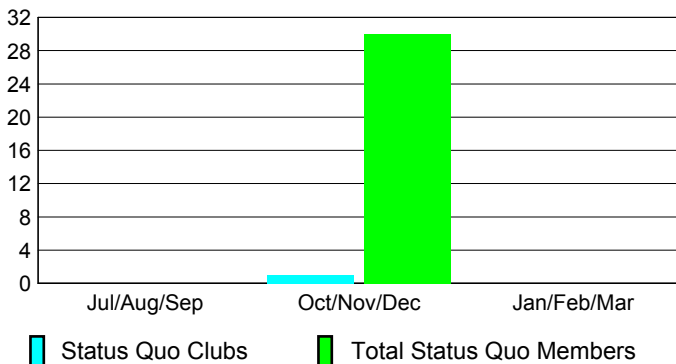

## CLUBS

Club Results  
2012-2013

Clubs  
2011-2012

Month	New Club Goal	Actual New Clubs	Actual Dropped Clubs	Gain/Loss of Clubs	Gain/Loss of Clubs
Jul/Aug/Sep		7	0	7	1
Oct/Nov/Dec		3	0	3	6
Jan/Feb/Mar					1
<b>Totals</b>		<b>10</b>	<b>0</b>	<b>10</b>	<b>8</b>

### Club Results 2012-2013

Goal, New, Dropped, Gain/Loss

### Comparison of Club Gain/Loss

Current Year Compared to the Previous Year

### YTD Status Quo Clubs 2012-2013

Status Quo Clubs Compared to Status Quo Members