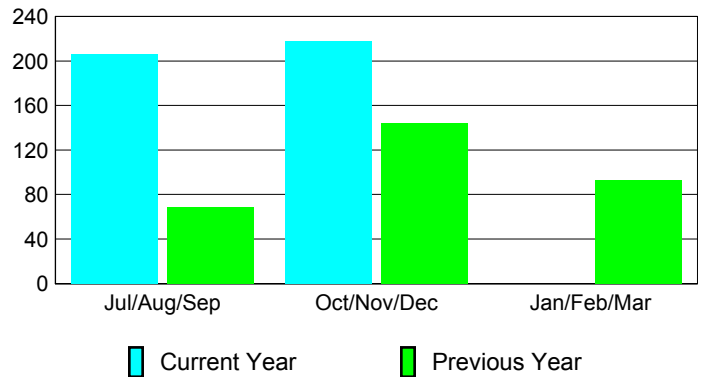

Gender Comparison 2012-2013

Jul/Aug/Sep

Oct/Nov/Dec

Jan/Feb/Mar

Male

Female